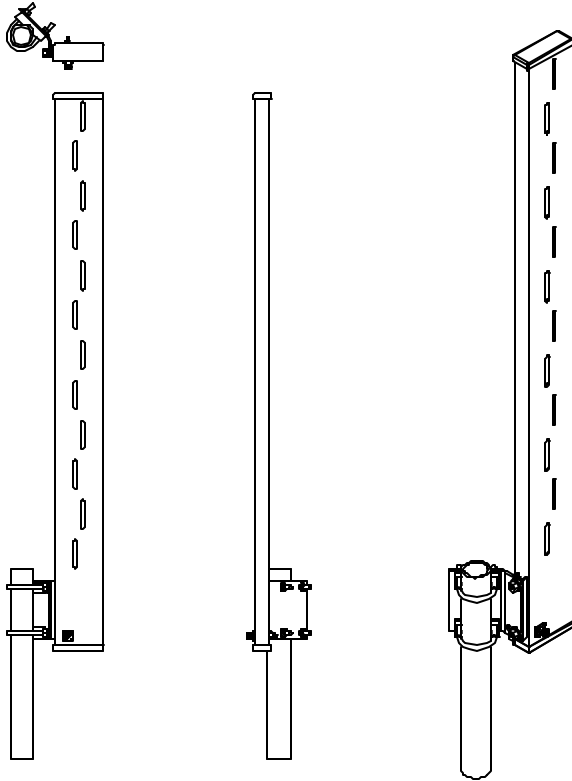

Notes:

- All shipments F.O.B. Pacific Wireless Midwest Warehouse in Portage, Michigan 49024
- All antennas carry a 2 Year Warranty

System Ordering: PAWSA24- ☐ ☐

Antenna Gain /
12 – 12dBi
16 – 16dBi

For further information contact:

Pacific Wireless
2844 Mar Vista Dr. Suite 101
Aptos, CA 95003
TEL (831) 684-2474
FAX (831) 684-2494
www.pacwireless.com