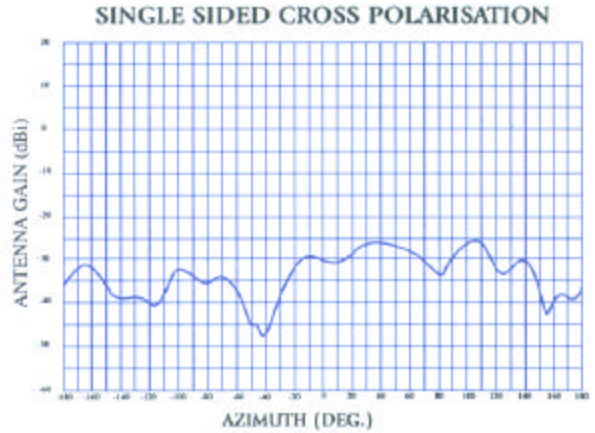

Notes:

- All shipments F.O.B. Pacific Wireless Midwest Warehouse in Portage, Michigan 49024
- All antennas carry a 2 Year Warranty

System Ordering: PAWSA24- ☐ ☐

Antenna Gain /
12 – 12dBi
16 – 16dBi

For further information contact:

Pacific Wireless
2844 Mar Vista Dr. Suite 101
Aptos, CA 95003
TEL (831) 684-2474
FAX (831) 684-2494
www.pacwireless.com