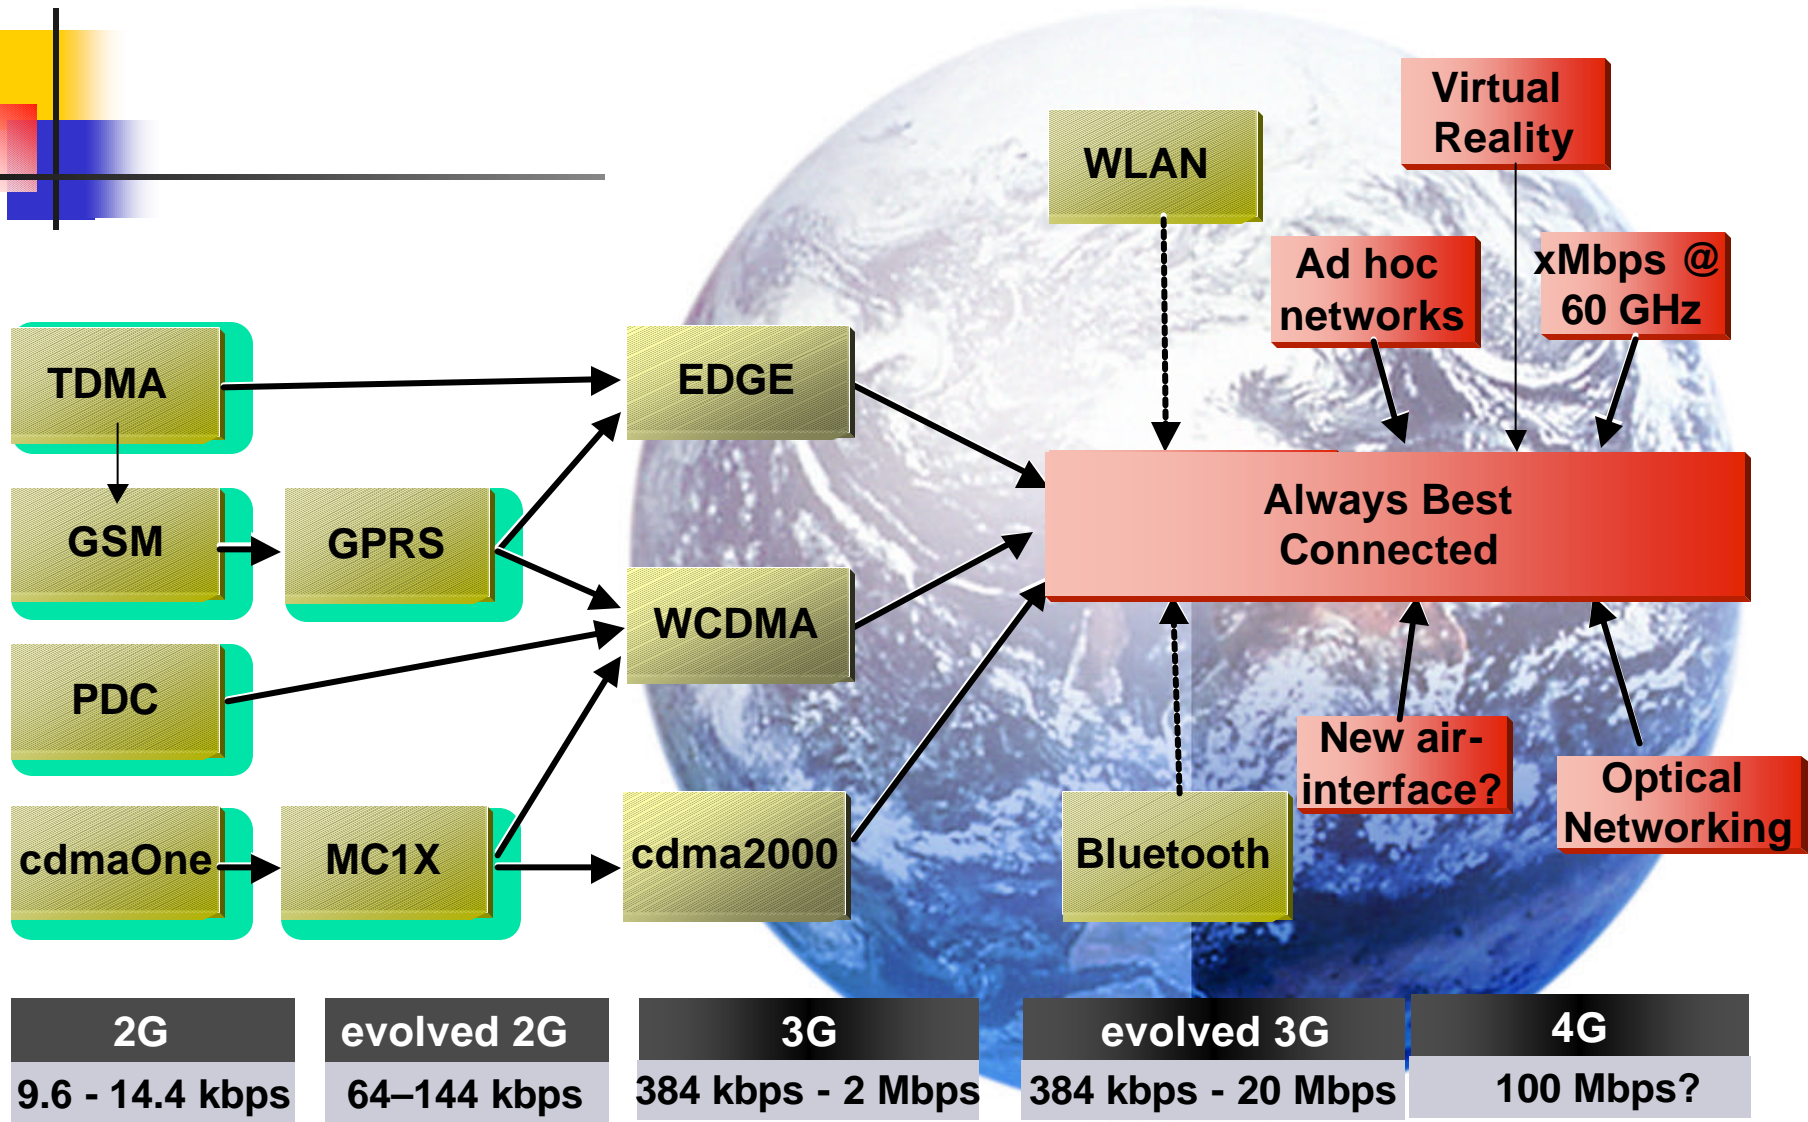

Introduction & Technology

Cellular Technology & Evolution

All Access IP e2e Network

Summary

- 3G & Evolved 3G
 - PAN based on Bluetooth
 - Seamless Services over multiple accesses (integrate Bluetooth and WLAN in the 3G family)
 - Improvements of existing Air-Interfaces (including new spectrum)
- 4G
 - Virtual & Augmented Reality
 - High Capacity Optical Networking
 - New Air-Interface (xMbps @ 60 GHz)
 - Advanced Antenna Systems and/or Multi-hop systems

Telco WLAN Vision

Telco Vision

Wireless Interworking Technologies

WLAN Technologies/Protocols

- IEEE 802.11 (b,g & a) --WiFi
- IEEE 802.16 (a) -- Wi -Max or Wider - Fi
- IEEE 802.20 -- Mobile - Fi

IEEE 802.11 Specs. (WiFi)