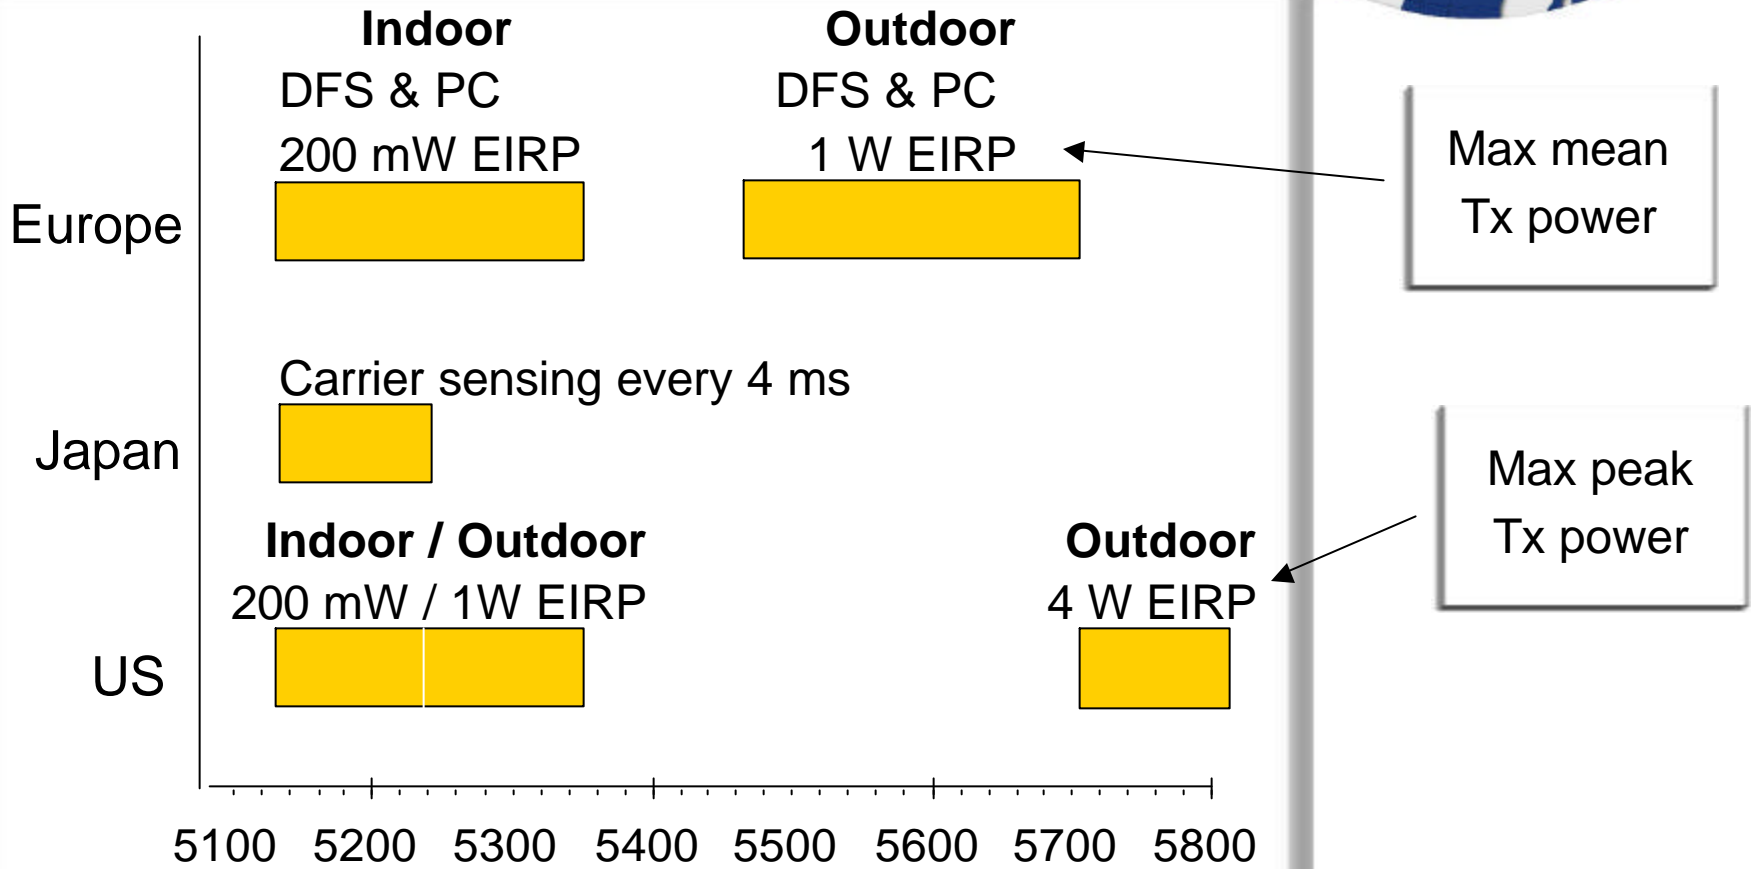

Spectrum Rules on 5 GHz