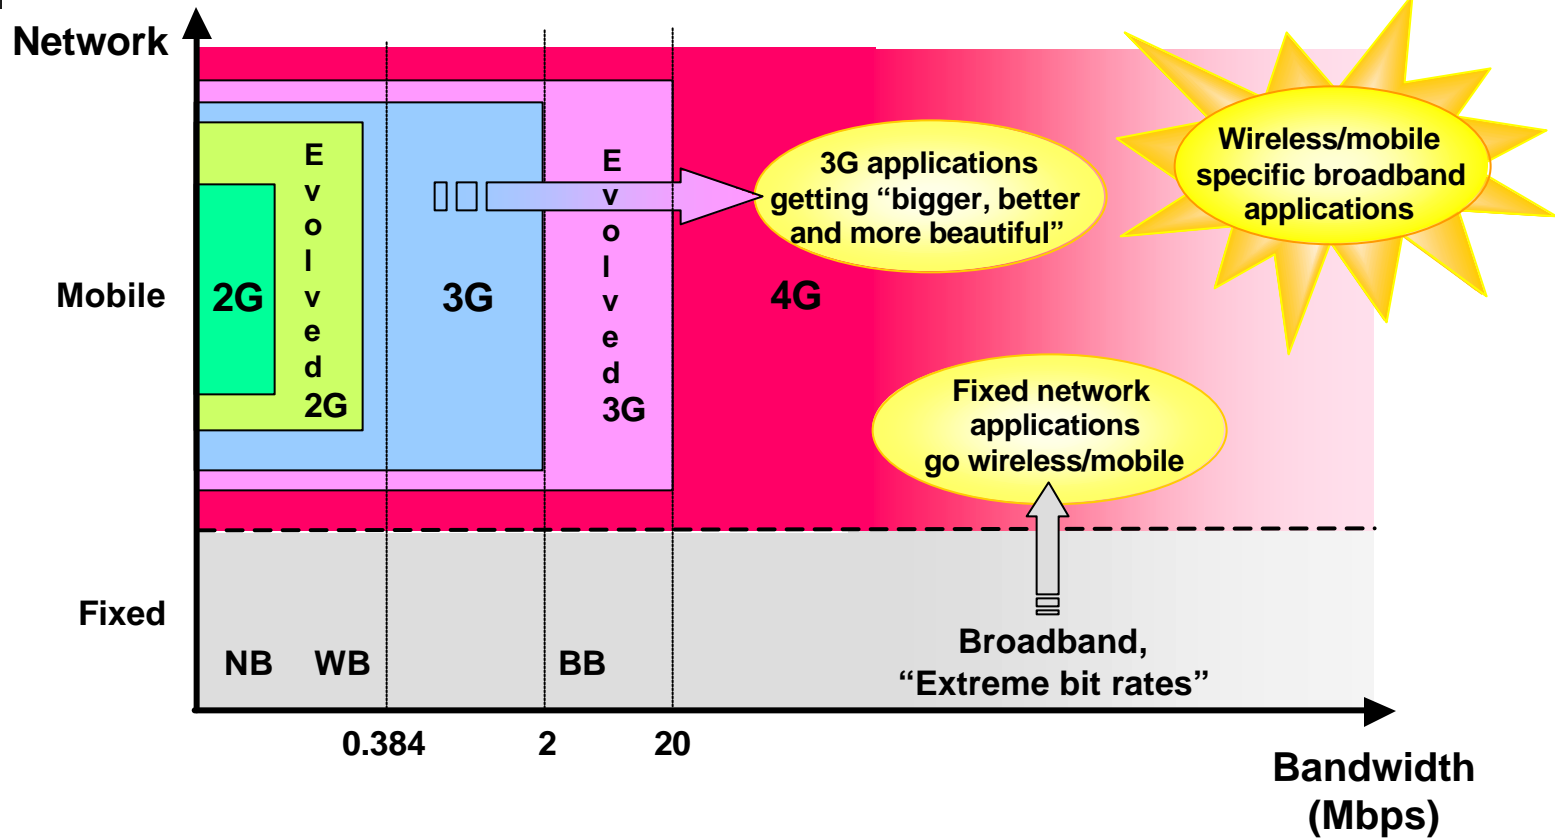

Introduction & Technology

Cellular Technology & Evolution

All Access IP e2e Network

Summary

- 3G & Evolved 3G
 - PAN based on Bluetooth
 - Seamless Services over multiple accesses (integrate Bluetooth and WLAN in the 3G family)
 - Improvements of existing Air-Interfaces (including new spectrum)
- 4G
 - Virtual & Augmented Reality
 - High Capacity Optical Networking
 - New Air-Interface (xMbps @ 60 GHz)
 - Advanced Antenna Systems and/or Multi-hop systems