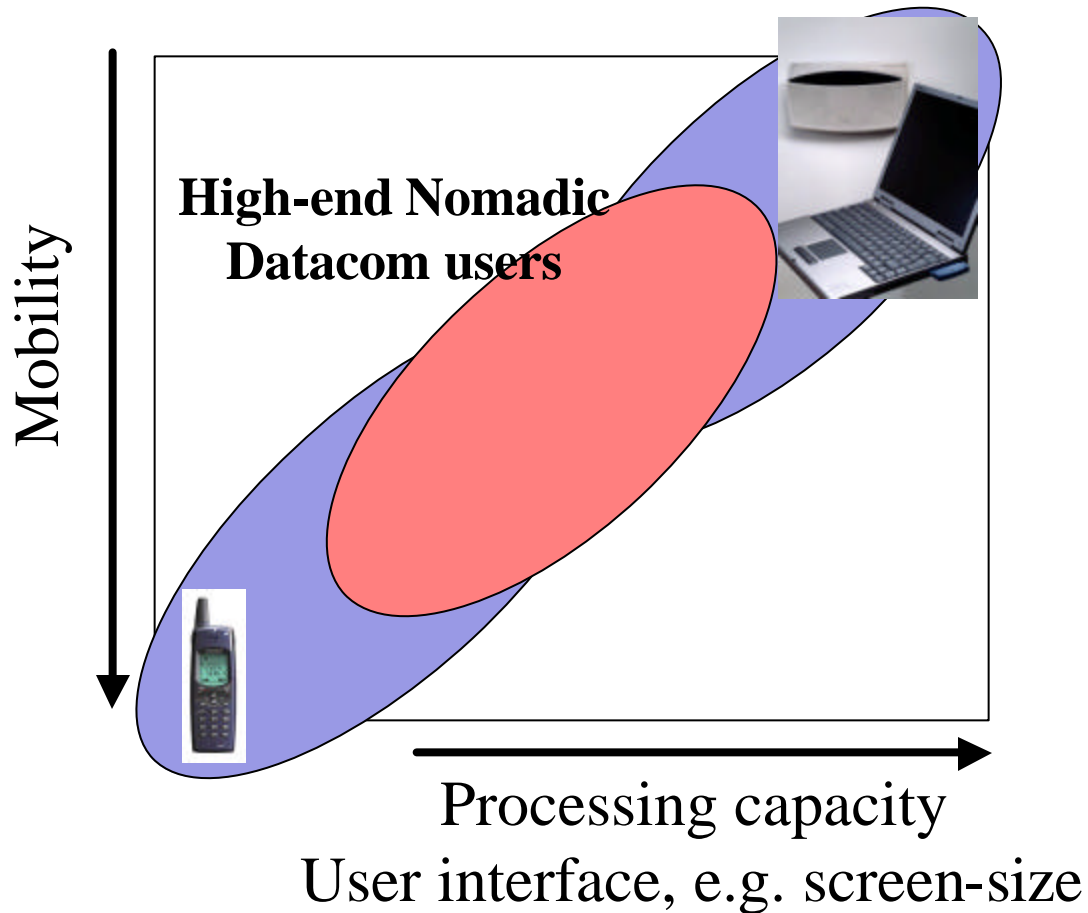

Business & Marketing Opportunities