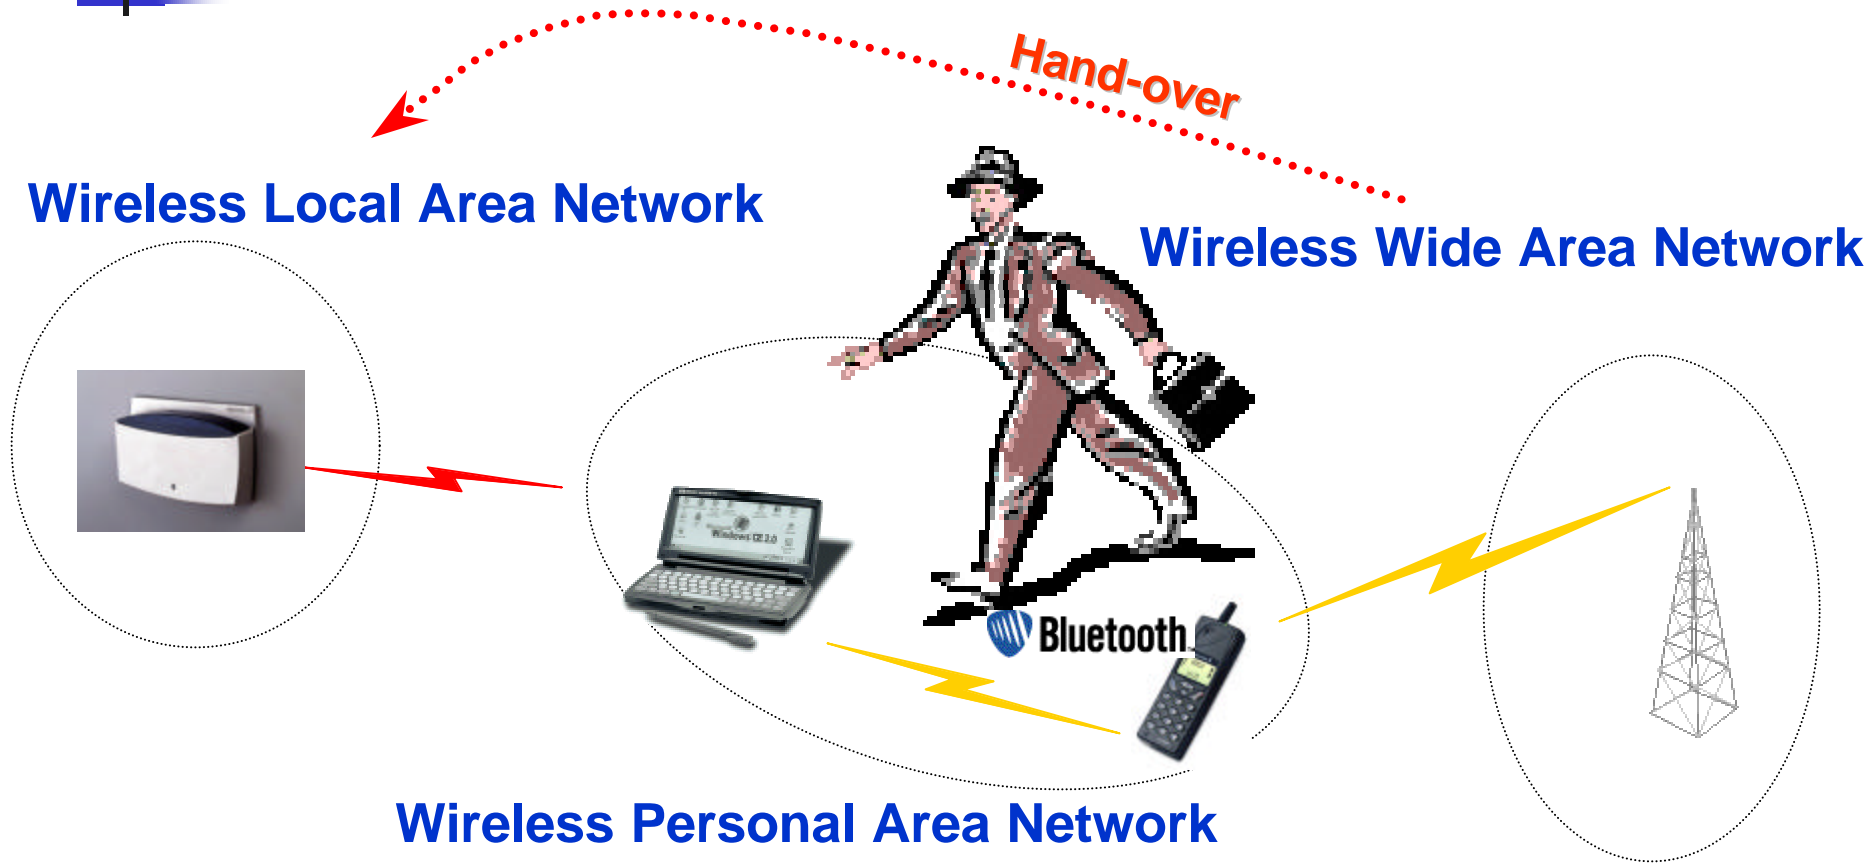

Introduction & Technology

Cellular Technology & Evolution

All Access IP e2e Network

Summary

- 3G & Evolved 3G
 - PAN based on Bluetooth
 - Seamless Services over multiple accesses (integrate Bluetooth and WLAN in the 3G family)
 - Improvements of existing Air-Interfaces (including new spectrum)
- 4G
 - Virtual & Augmented Reality
 - High Capacity Optical Networking
 - New Air-Interface (xMbps @ 60 GHz)
 - Advanced Antenna Systems and/or Multi-hop systems

Telco WLAN Vision

Telco Vision

Wireless Interworking Technologies

WLAN Technologies/Protocols

- IEEE 802.11 (b,g & a) --WiFi
- IEEE 802.16 (a) -- Wi -Max or Wider - Fi
- IEEE 802.20 -- Mobile - Fi

IEEE 802.11 Specs. (WiFi)