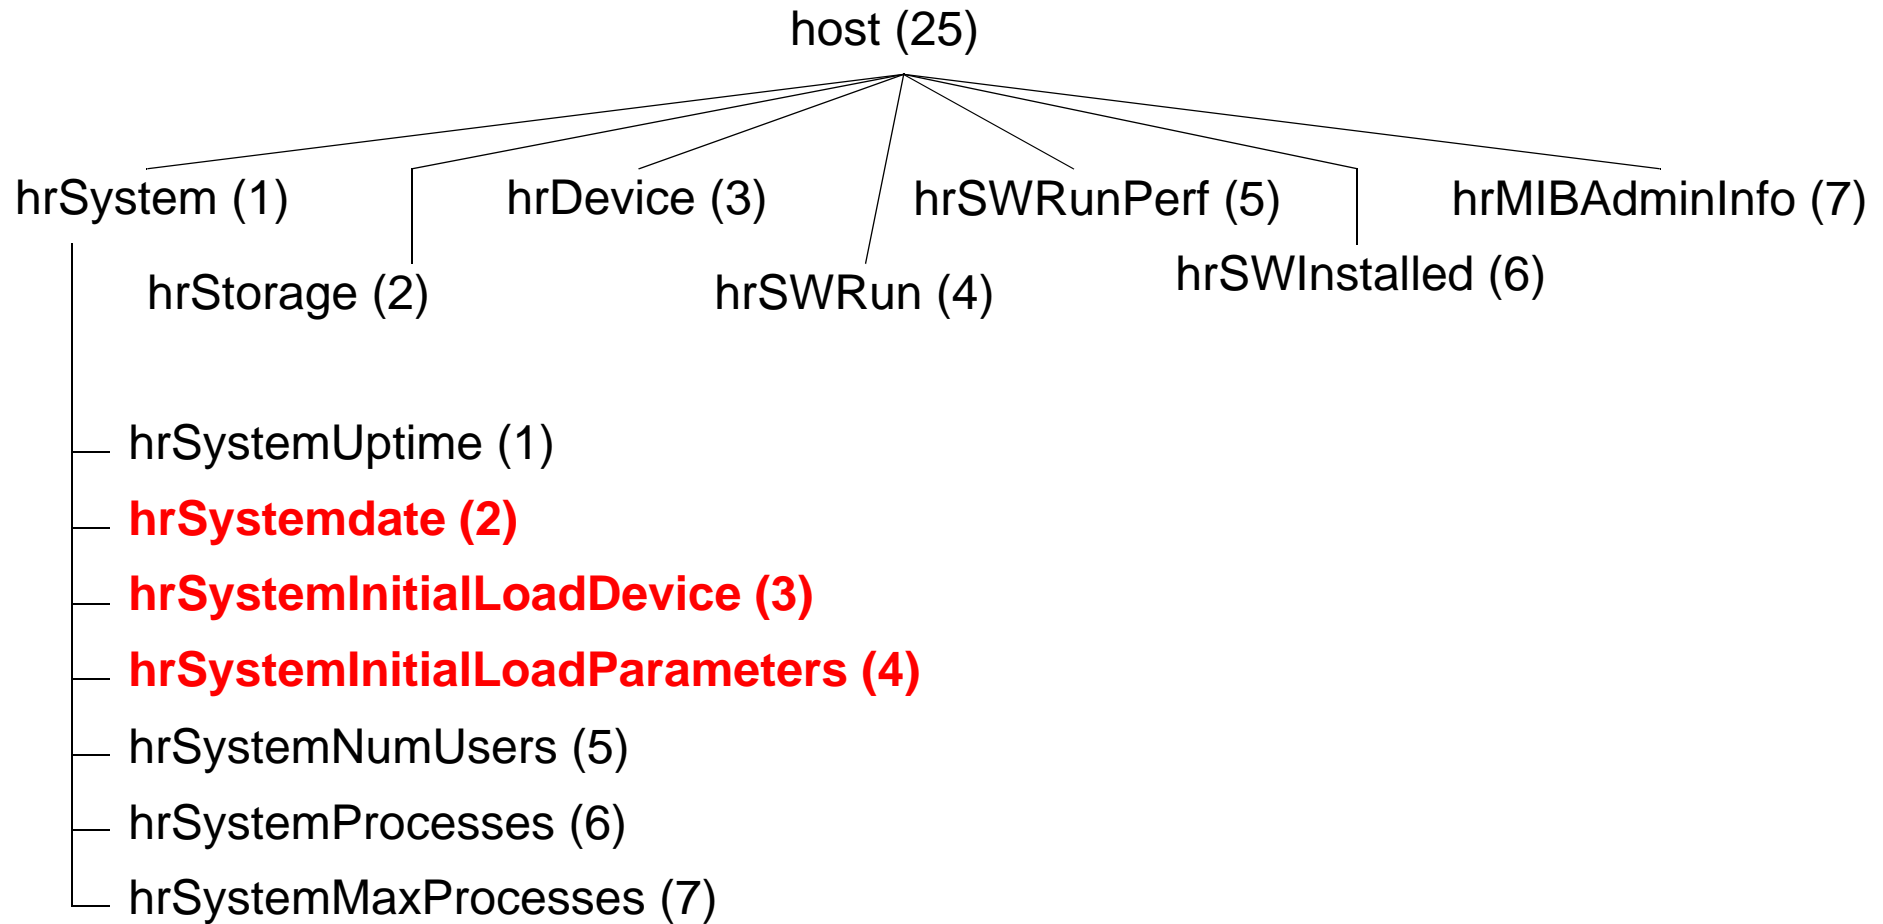

HOST RESOURCES MIB

RFC 2790

PROVIDES INFORMATION RELATED TO:

- PROCESSOR
 - DISKS
 - STORAGE
- NETWORK INTERFACES
 - PRINTERS
 - PROGRAMS
 - ...

ORGANIZED IN 11 TABLES PLUS SOME VARIABLES

MAIN VARIABLES

MIB-2

MAIN TABLES

SOFTWARE TABLES

SWRunTable

- Index
- Name
 - ID
 - Path
- Parameters
 - Type
 - **Status**

SWRunPerfTable

- CPU
- Mem

SWInstalledTable

- Name
 - ID
- Type
- Date

STORAGE VARIABLE & TABLE

VARIABLE:

- MemorySize

TABLE:

- Index
- Type
- Descr
- AllocationUnits
 - **Size**
 - Used
- AllocationFailures