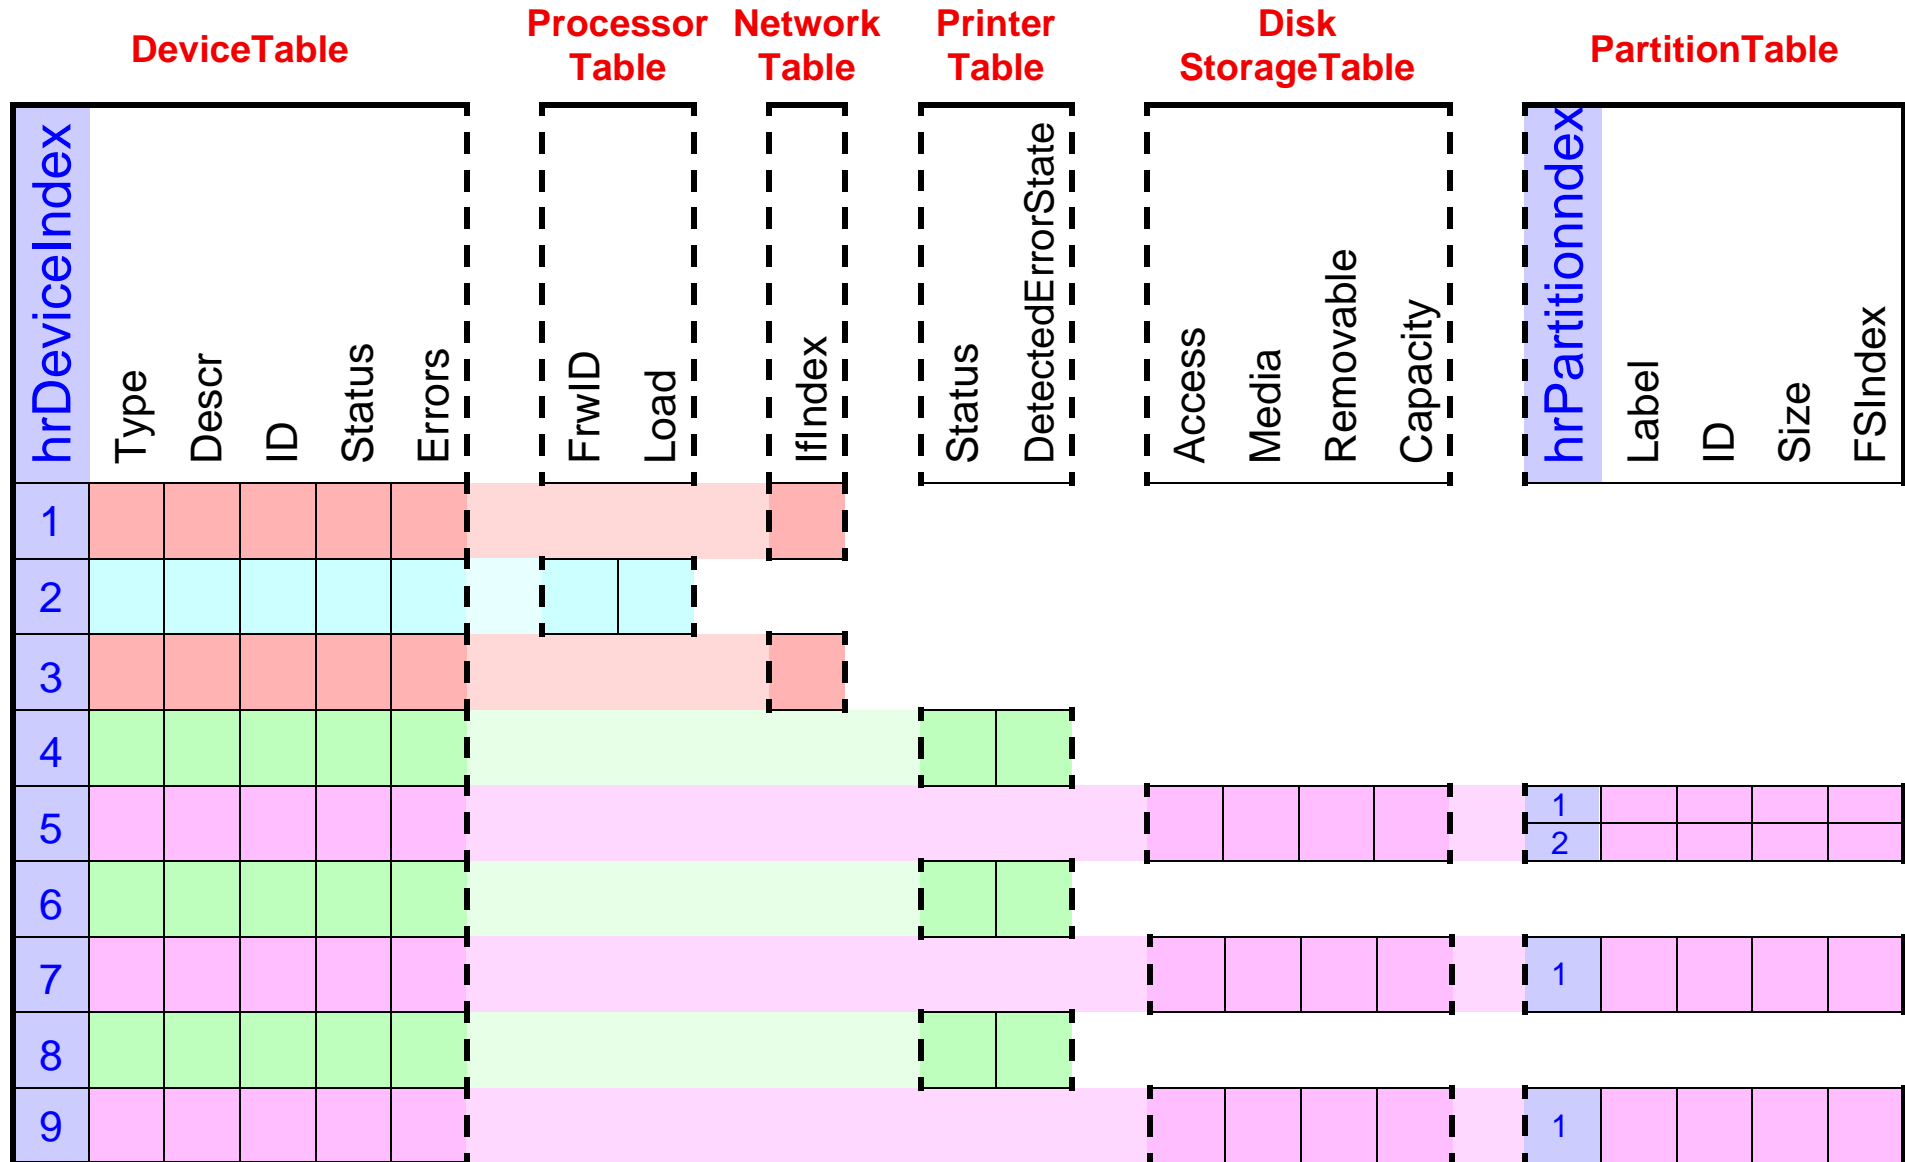

HOST RESOURCES MIB

RFC 2790

PROVIDES INFORMATION RELATED TO:

- PROCESSOR
 - DISKS
 - STORAGE
- NETWORK INTERFACES
 - PRINTERS
 - PROGRAMS
 - ...

ORGANIZED IN 11 TABLES PLUS SOME VARIABLES

MAIN VARIABLES

MIB-2

MAIN TABLES

SOFTWARE TABLES

SWRunTable

- Index
- Name
 - ID
 - Path
- Parameters
 - Type
 - **Status**

SWRunPerfTable

- CPU
- Mem

SWInstalledTable

- Name
 - ID
- Type
- Date

STORAGE VARIABLE & TABLE

VARIABLE:

- MemorySize

TABLE:

- Index
- Type
- Descr
- AllocationUnits
 - **Size**
 - Used
- AllocationFailures