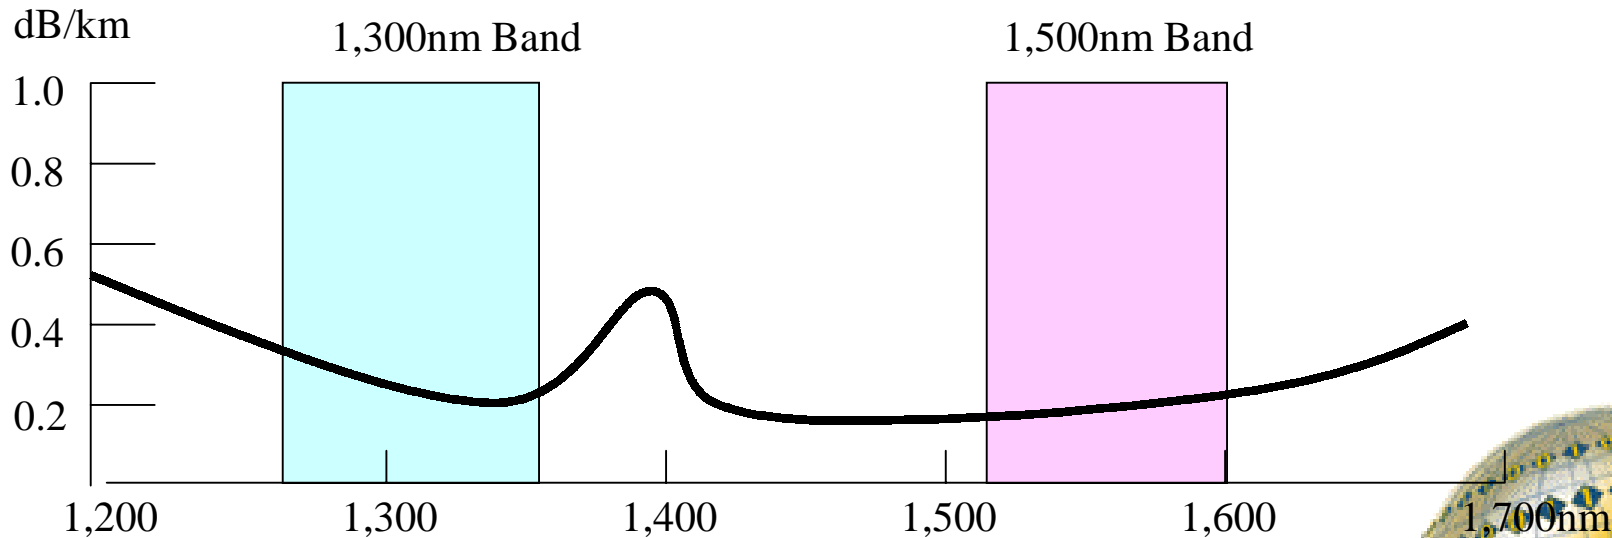

Wavelength Band used in WDM1000 series

- WDM1004 : 1,300nm 4 λ
- WDM1010 : 1,300 & 1,500nm 10 λ
- WDM1016 : 1,300 & 1,500nm 16 λ