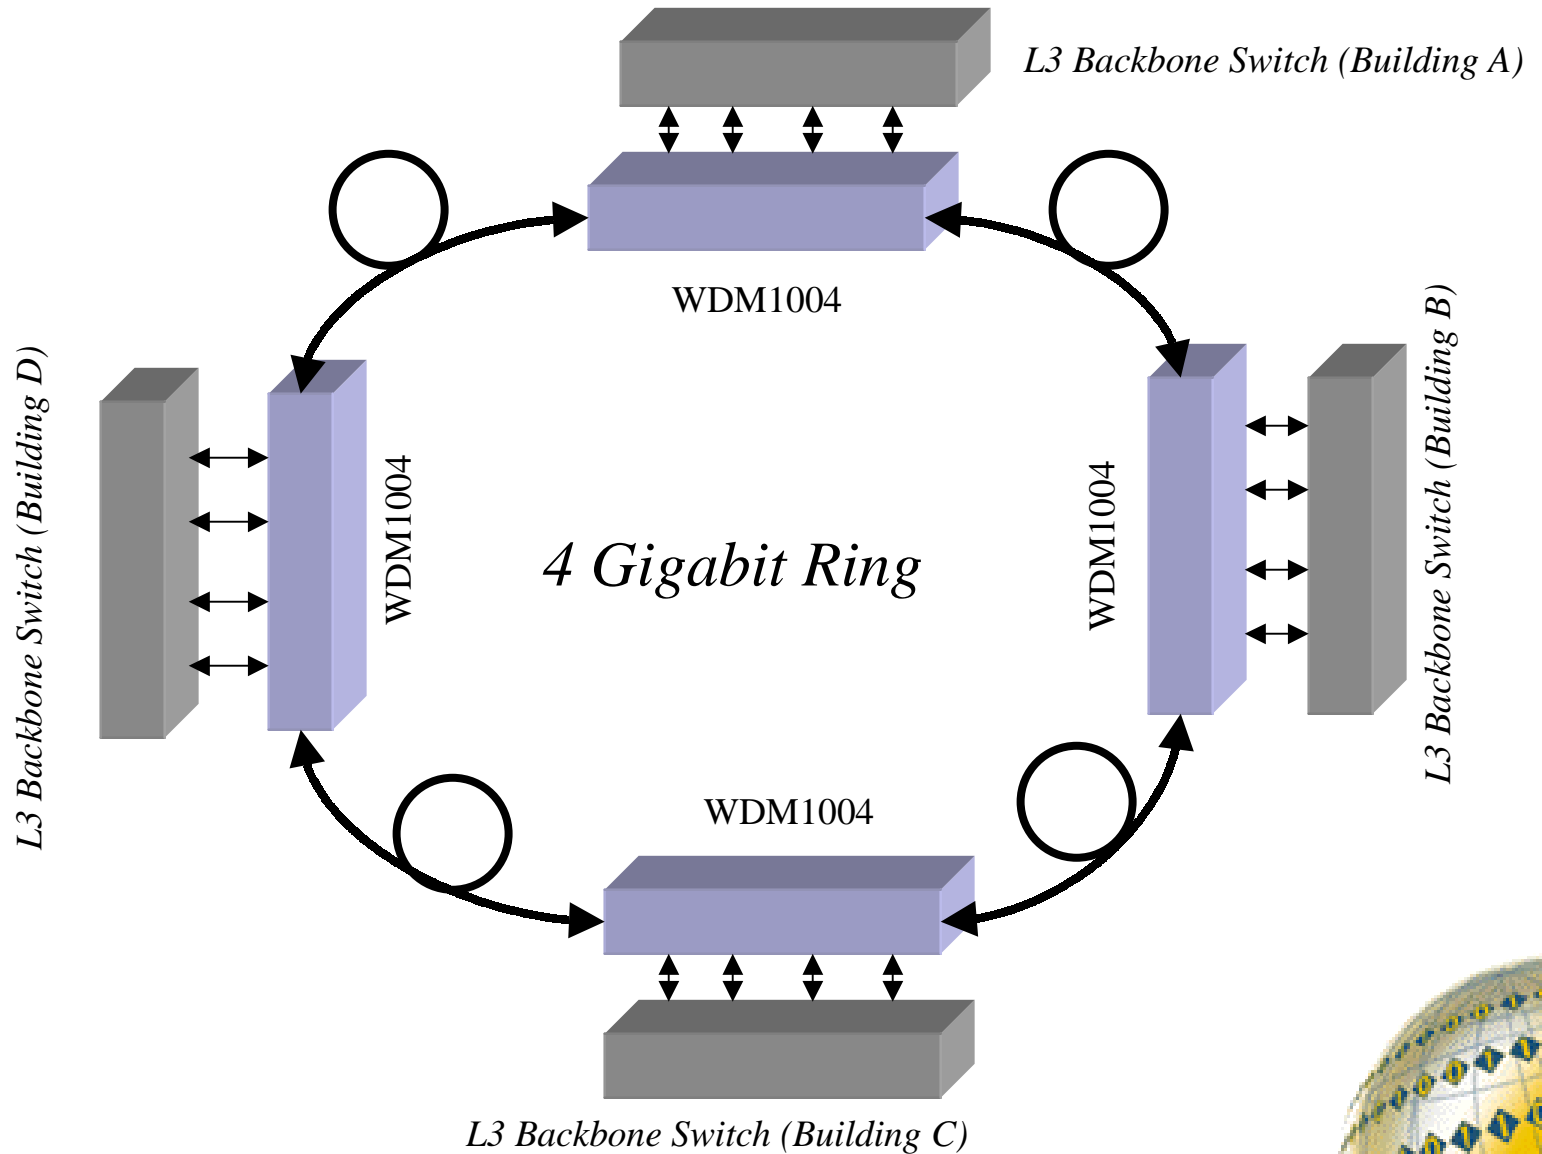

- Protocol-independent

WDM supports Ethernet, Fast Ethernet, Gigabit Ethernet, FDDI, Fiber Channel, ESCON, OC-3, OC-12, OC-48

WDM1004 Product Summary - 1

- Local port is designed based on GBIC module basis and 4 ports
Can be incorporated into base unit at user's option
- Local port is equipped with Re-timing, Re-shaping, and Re-generating which brings high quality data transmission
- Single fiber with full-duplex method enables redundancy
Function using another fiber in case of signal degradation
(Each local port module support hot-swappability)
- Hot swappable power supply for redundancy to achieve high reliability

WDM1004 Product Summary - 2

- Web-base SNMP manager
- Remote (Long-haul) ports to support single mode fiber (SMF)
Up to 35Km
- Original WDM technology
 - competitive price and high performance
- AC and DC –48V Power Supply is Available

WDM1004 (Single Fiber with Full-duplex)

Wavelength Band used in WDM1000 series

- WDM1004 : 1,300nm 4 λ
- WDM1010 : 1,300 & 1,500nm 10 λ
- WDM1016 : 1,300 & 1,500nm 16 λ

WDM1004 Basic System Configuration

WDM1004 Application System 1

WDM1004 Application System 2

WDM1004 Application System 3

WDM1004 Application System 4

*2 Gigabit Full-Duplex Main Link &
2 Gigabit Full-Duplex Back up Link*