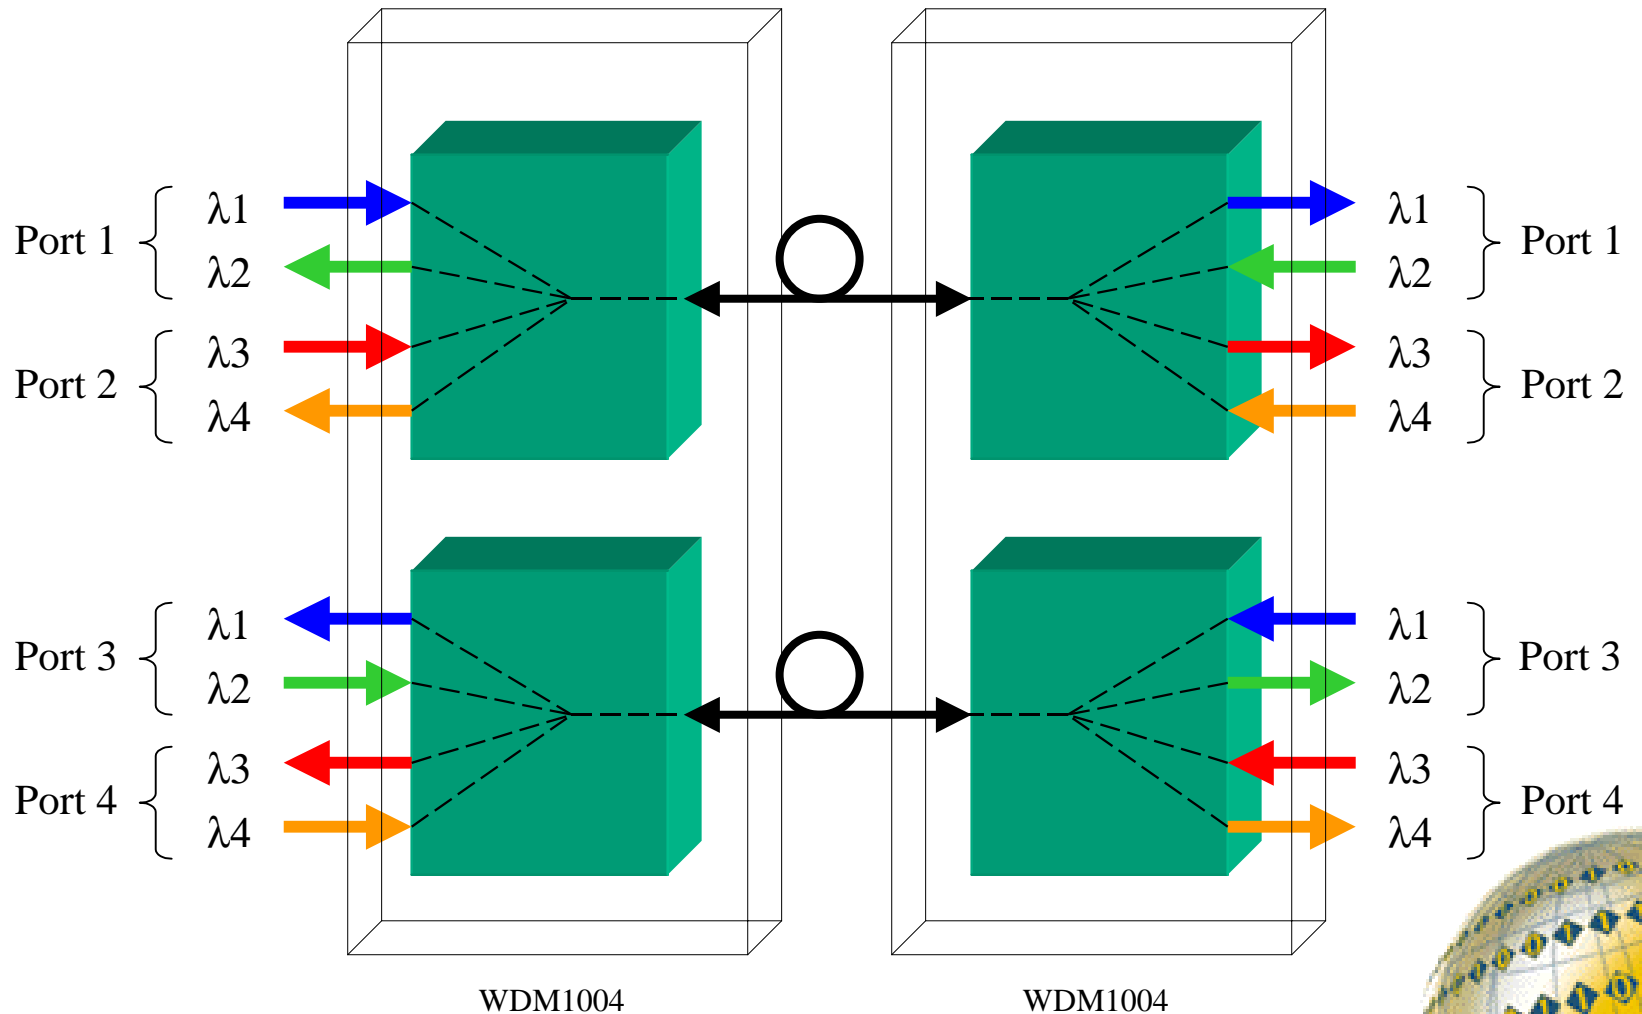

WDM1004 (Single Fiber with Full-duplex)