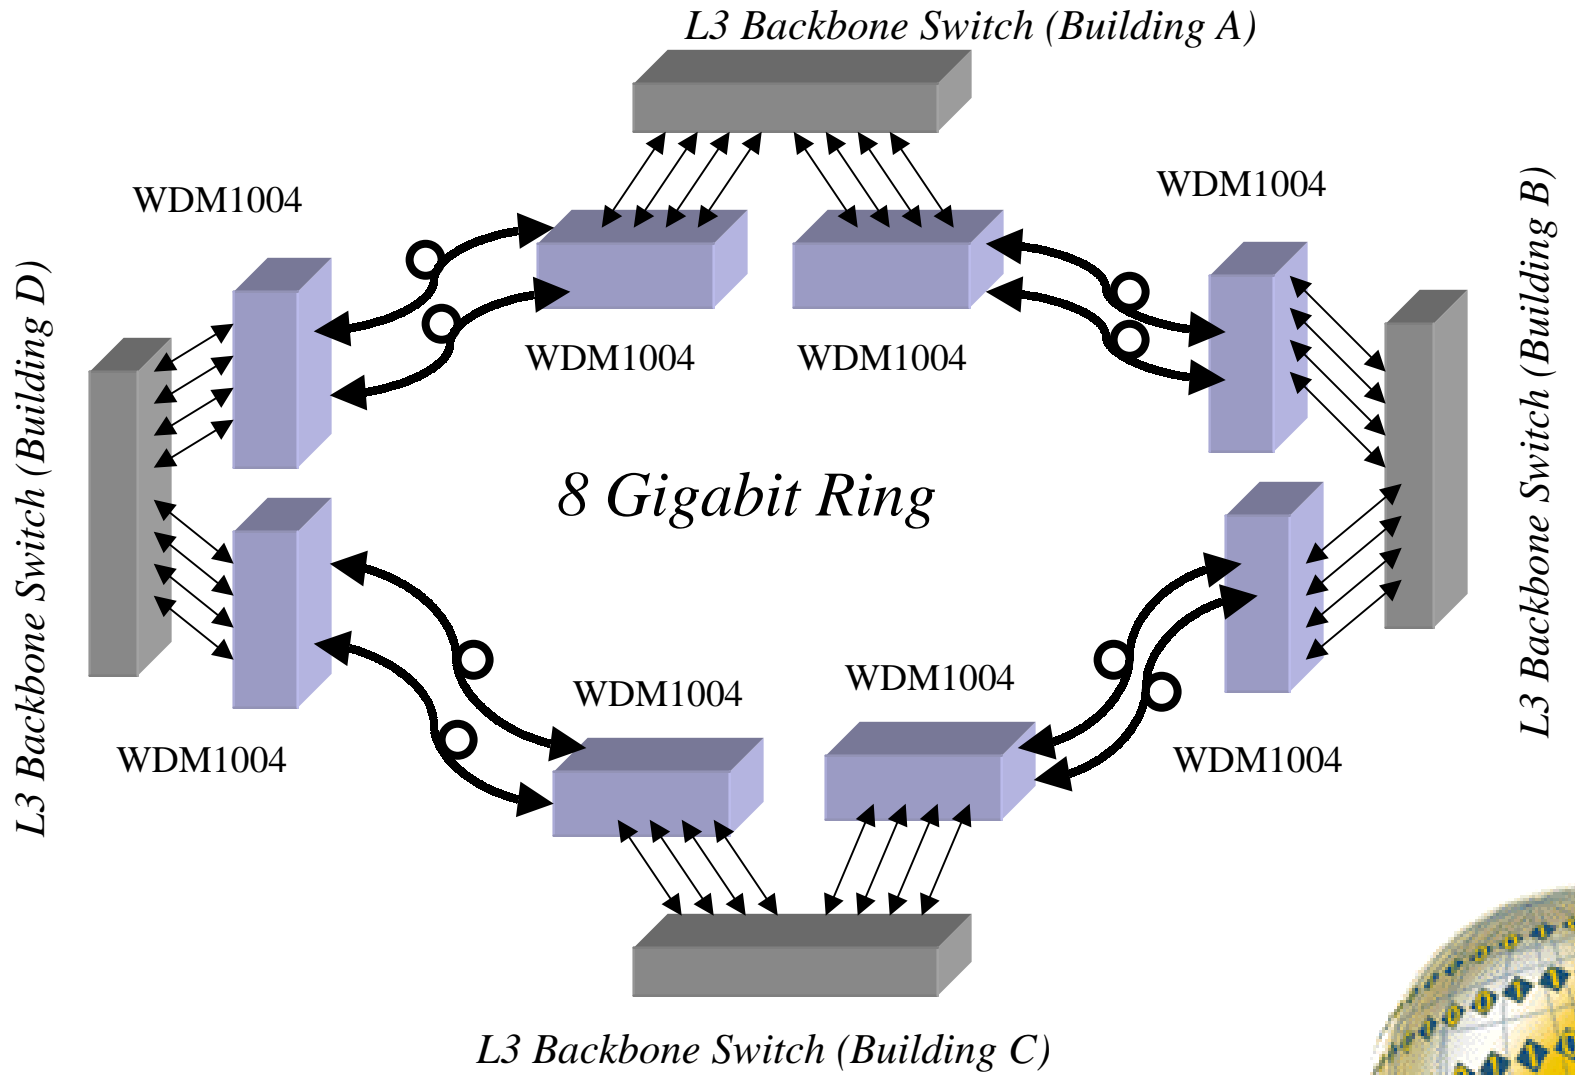

- Protocol-independent

WDM supports Ethernet, Fast Ethernet, Gigabit Ethernet, FDDI, Fiber Channel, ESCON, OC-3, OC-12, OC-48

WDM1004 Product Summary - 1

- Local port is designed based on GBIC module basis and 4 ports
Can be incorporated into base unit at user's option
- Local port is equipped with Re-timing, Re-shaping, and Re-generating which brings high quality data transmission
- Single fiber with full-duplex method enables redundancy
Function using another fiber in case of signal degradation
(Each local port module support hot-swappability)
- Hot swappable power supply for redundancy to achieve high reliability

WDM1004 Product Summary - 2

- Web-base SNMP manager
- Remote (Long-haul) ports to support single mode fiber (SMF)
Up to 35Km
- Original WDM technology
 - competitive price and high performance
- AC and DC –48V Power Supply is Available

WDM1004 (Single Fiber with Full-duplex)

Wavelength Band used in WDM1000 series

- WDM1004 : 1,300nm 4 λ
- WDM1010 : 1,300 & 1,500nm 10 λ
- WDM1016 : 1,300 & 1,500nm 16 λ

WDM1004 Basic System Configuration

WDM1004 Application System 1

WDM1004 Application System 2

WDM1004 Application System 3

WDM1004 Application System 4

*2 Gigabit Full-Duplex Main Link &
2 Gigabit Full-Duplex Back up Link*