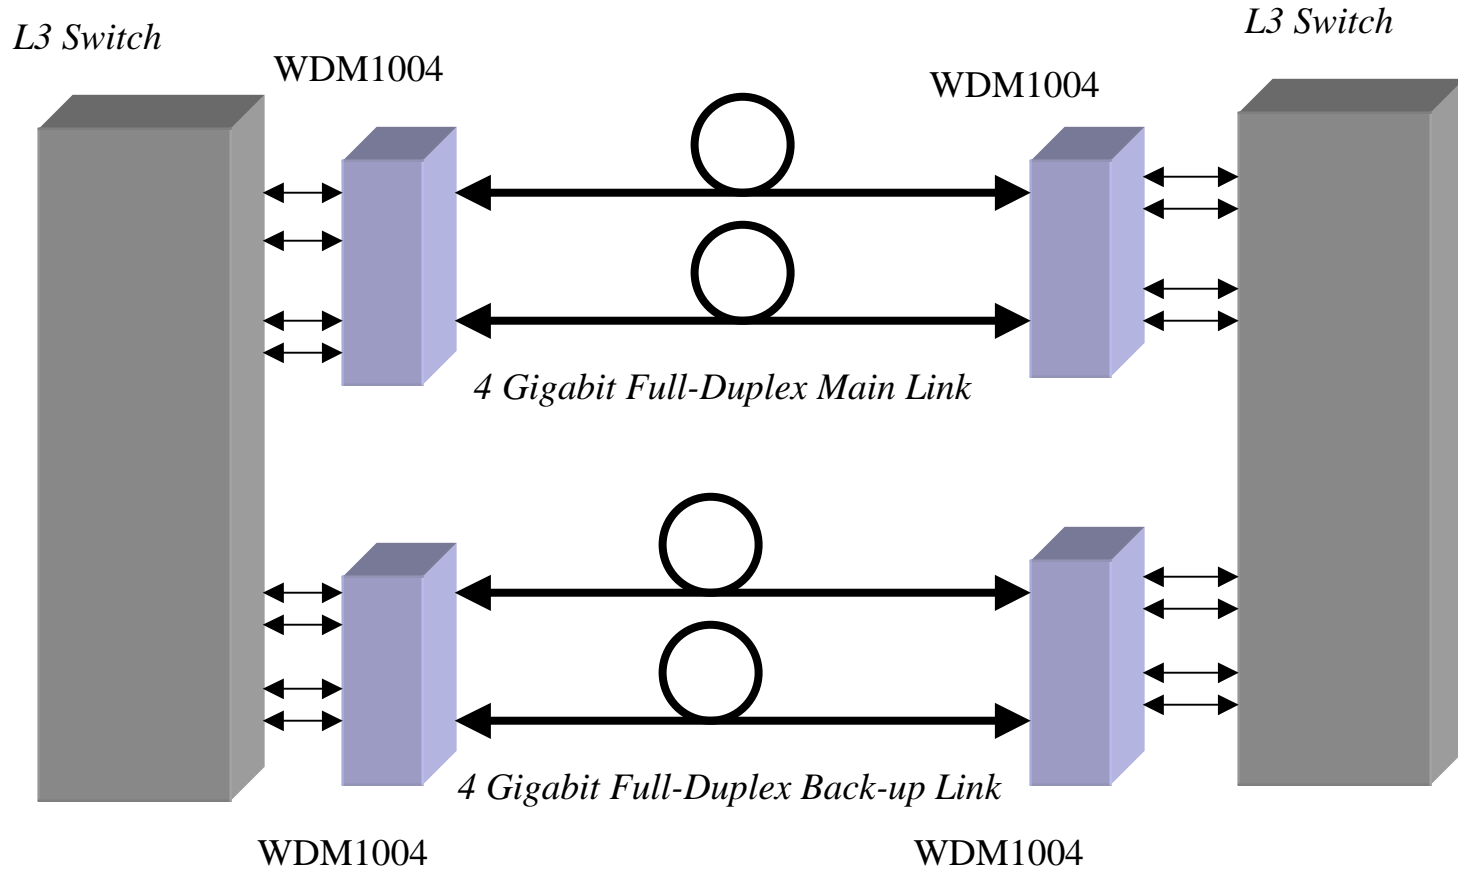

- Protocol-independent

WDM supports Ethernet, Fast Ethernet, Gigabit Ethernet, FDDI, Fiber Channel, ESCON, OC-3, OC-12, OC-48

WDM1004 Product Summary - 1

- Local port is designed based on GBIC module basis and 4 ports
Can be incorporated into base unit at user's option
- Local port is equipped with Re-timing, Re-shaping, and Re-generating which brings high quality data transmission
- Single fiber with full-duplex method enables redundancy
Function using another fiber in case of signal degradation
(Each local port module support hot-swappability)
- Hot swappable power supply for redundancy to achieve high reliability

WDM1004 Product Summary - 2

- Web-base SNMP manager
- Remote (Long-haul) ports to support single mode fiber (SMF)
Up to 35Km
- Original WDM technology
 - competitive price and high performance
- AC and DC –48V Power Supply is Available

WDM1004 (Single Fiber with Full-duplex)

Wavelength Band used in WDM1000 series

- WDM1004 : 1,300nm 4 λ
- WDM1010 : 1,300 & 1,500nm 10 λ
- WDM1016 : 1,300 & 1,500nm 16 λ

WDM1004 Basic System Configuration

WDM1004 Application System 1

WDM1004 Application System 2

WDM1004 Application System 3

WDM1004 Application System 4

*2 Gigabit Full-Duplex Main Link &
2 Gigabit Full-Duplex Back up Link*