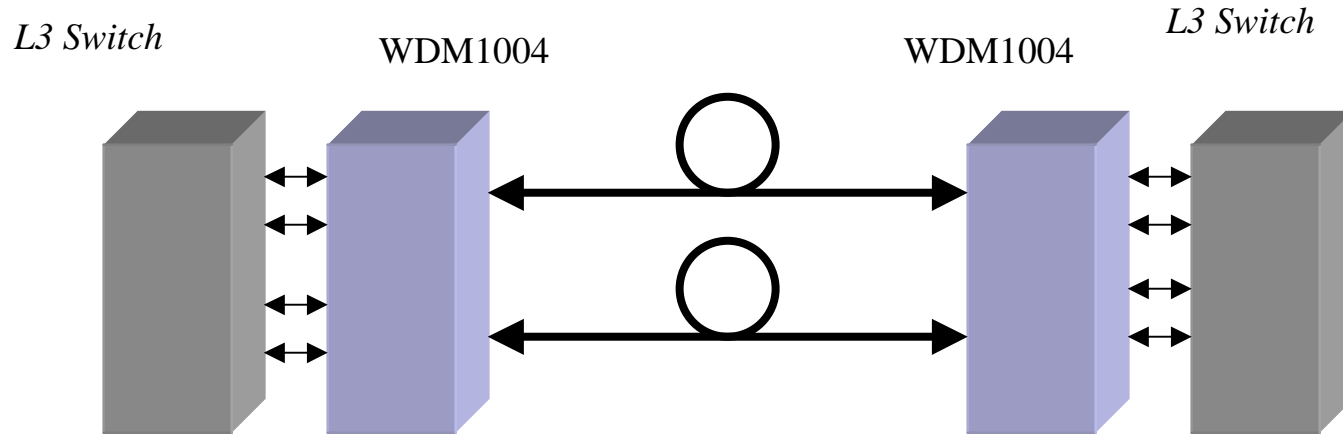

- Protocol-independent

WDM supports Ethernet, Fast Ethernet, Gigabit Ethernet, FDDI, Fiber Channel, ESCON, OC-3, OC-12, OC-48

WDM1004 Product Summary - 1

- Local port is designed based on GBIC module basis and 4 ports
Can be incorporated into base unit at user's option
- Local port is equipped with Re-timing, Re-shaping, and Re-generating which brings high quality data transmission
- Single fiber with full-duplex method enables redundancy
Function using another fiber in case of signal degradation
(Each local port module support hot-swappability)
- Hot swappable power supply for redundancy to achieve high reliability

WDM1004 (Single Fiber with Full-duplex)

Wavelength Band used in WDM1000 series

- WDM1004 : 1,300nm 4 λ
- WDM1010 : 1,300 & 1,500nm 10 λ
- WDM1016 : 1,300 & 1,500nm 16 λ

WDM1004 Basic System Configuration

WDM1004 Application System 1

WDM1004 Application System 2

WDM1004 Application System 3

WDM1004 Application System 4

*2 Gigabit Full-Duplex Main Link &
2 Gigabit Full-Duplex Back up Link*