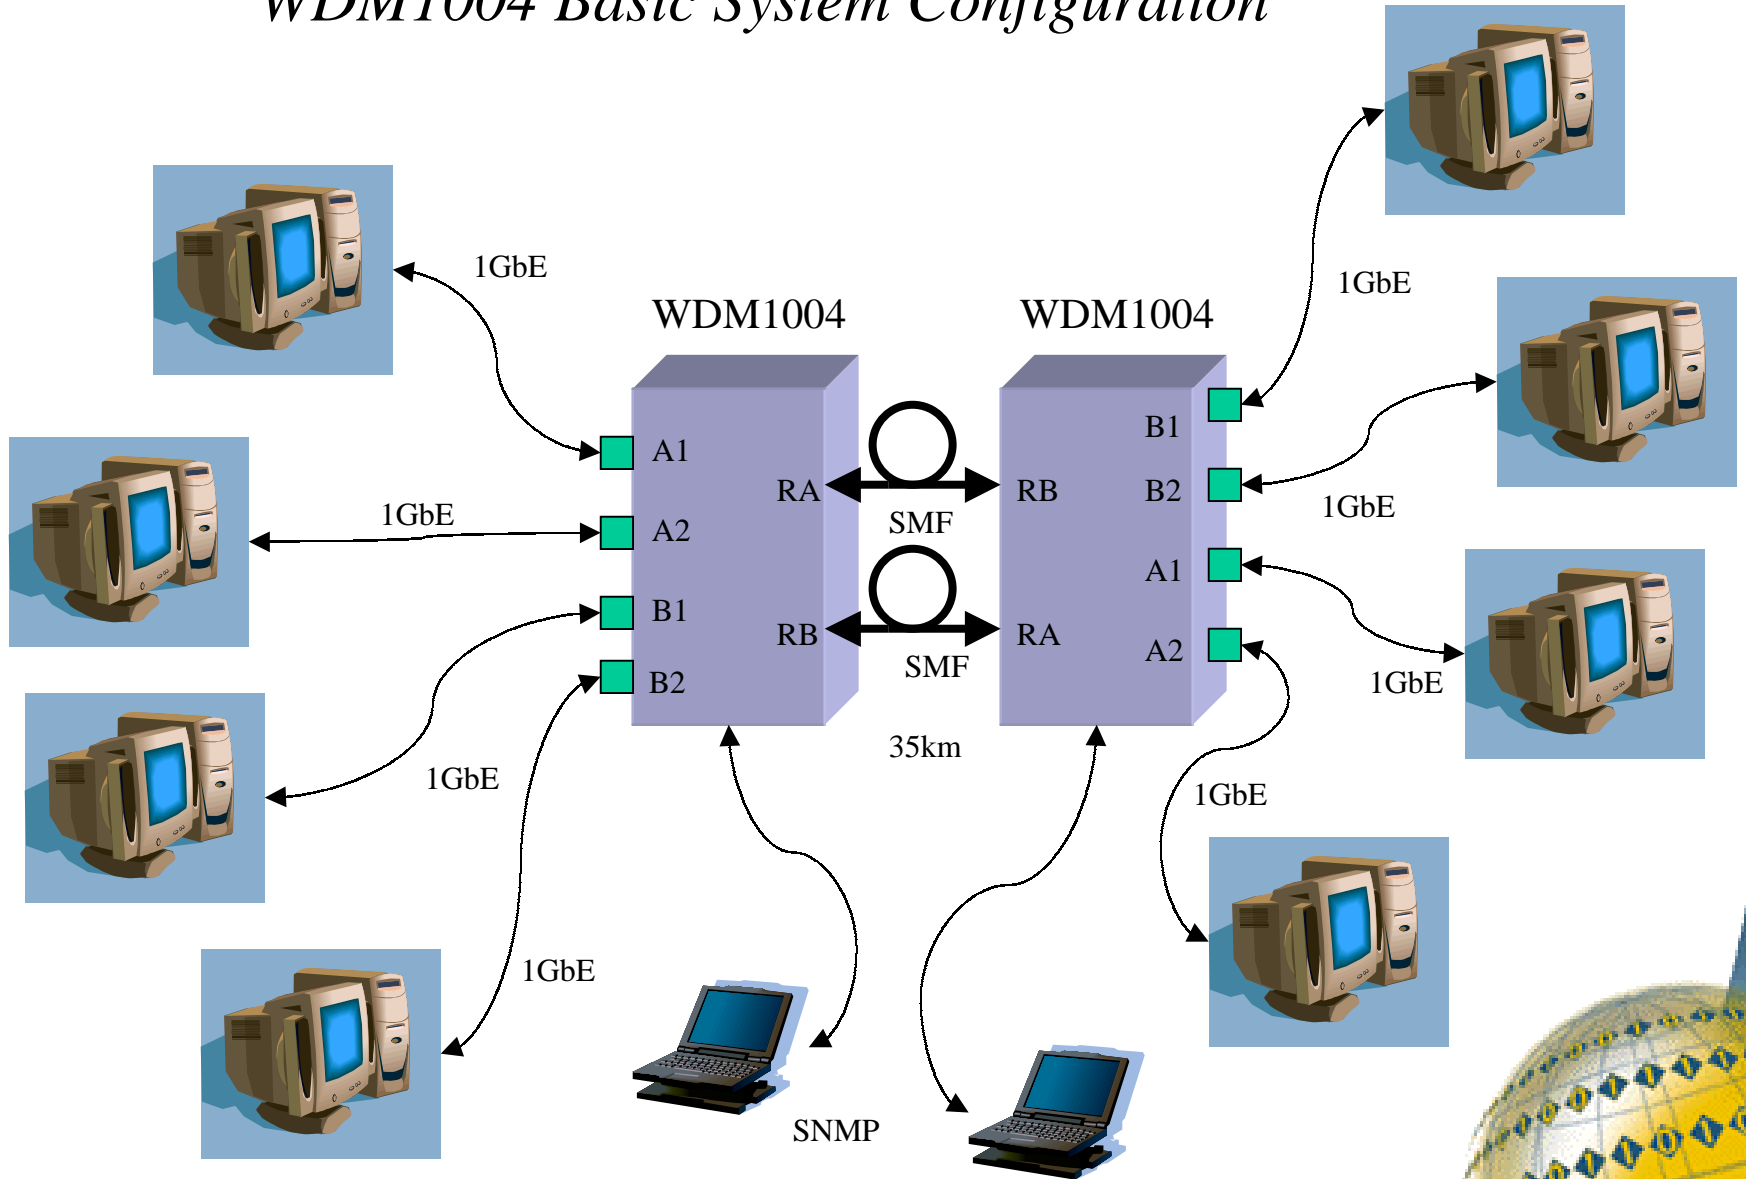

- Protocol-independent

WDM supports Ethernet, Fast Ethernet, Gigabit Ethernet, FDDI, Fiber Channel, ESCON, OC-3, OC-12, OC-48

WDM1004 Product Summary - 1

- Local port is designed based on GBIC module basis and 4 ports
Can be incorporated into base unit at user's option
- Local port is equipped with Re-timing, Re-shaping, and Re-generating which brings high quality data transmission
- Single fiber with full-duplex method enables redundancy
Function using another fiber in case of signal degradation
(Each local port module support hot-swappability)
- Hot swappable power supply for redundancy to achieve high reliability

WDM1004 Product Summary - 2

- Web-base SNMP manager
- Remote (Long-haul) ports to support single mode fiber (SMF)
Up to 35Km
- Original WDM technology
 - competitive price and high performance
- AC and DC –48V Power Supply is Available

WDM1004 (Single Fiber with Full-duplex)

Wavelength Band used in WDM1000 series

- WDM1004 : 1,300nm 4 λ
- WDM1010 : 1,300 & 1,500nm 10 λ
- WDM1016 : 1,300 & 1,500nm 16 λ

WDM1004 Basic System Configuration

WDM1004 Application System 1

WDM1004 Application System 2

WDM1004 Application System 3

WDM1004 Application System 4

*2 Gigabit Full-Duplex Main Link &
2 Gigabit Full-Duplex Back up Link*