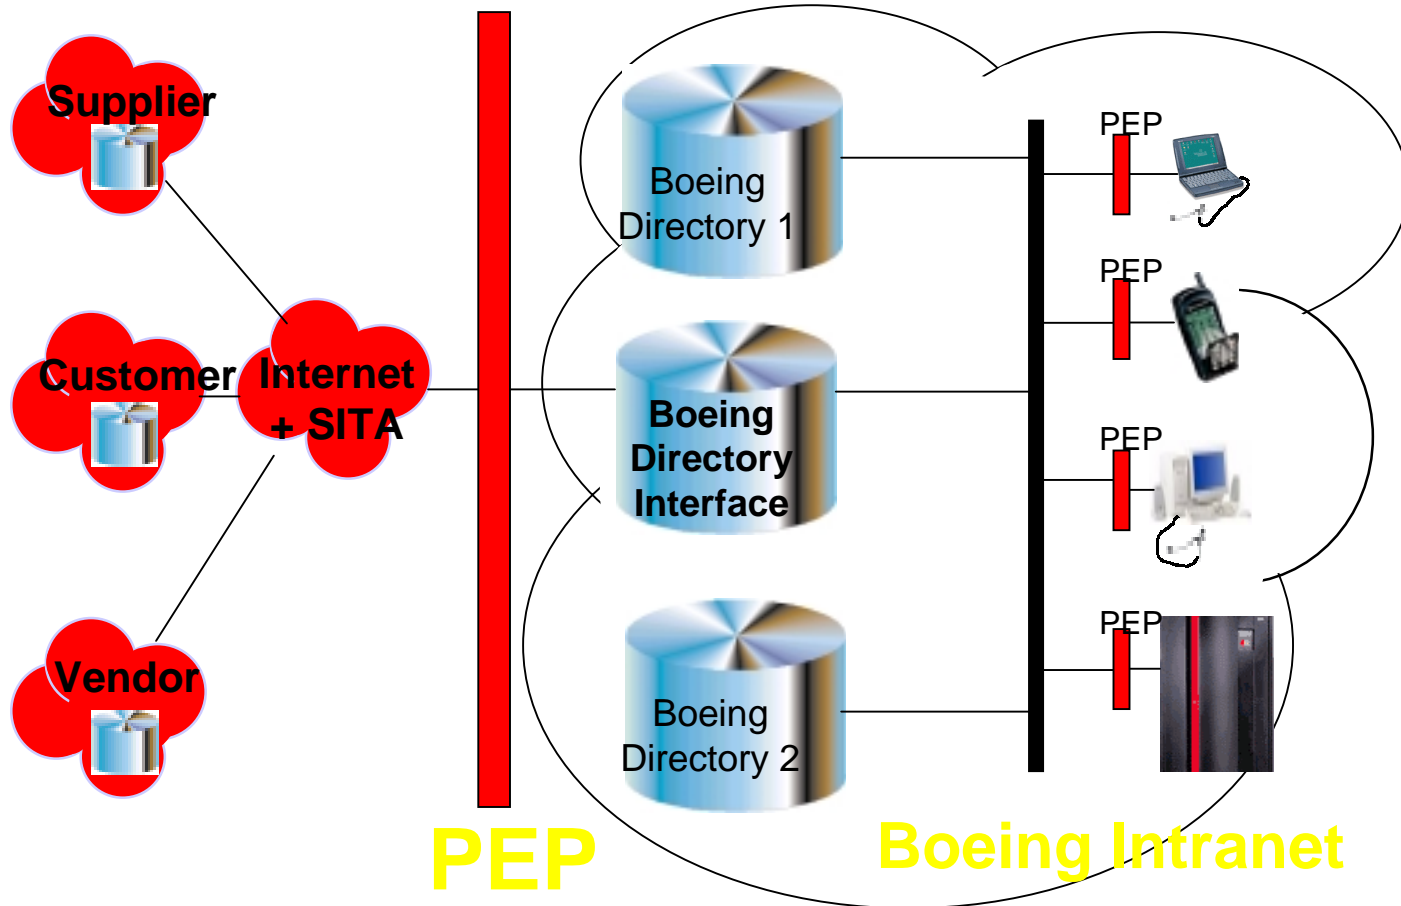

Mathematics & Computing Technology

Enterprise

Boeing Wireless Mobility Model

Phantom Works
Mathematics & Computing Technology

Level 4 - National/Intl Low
Speed (19.2Kbps)

Level 3 - Regional Low
Speed Wireless (56Kbps)

Boeing Campus

Level 1 - Personal
Area Network (.5-
10Mbps)

Level 2 - Campus High
Speed Wireless LANs
(1-100Mbps)

VOIP Vision

Phantom Works
Mathematics & Computing Technology

Commercial Counterpart

Phantom Works
Mathematics & Computing Technology