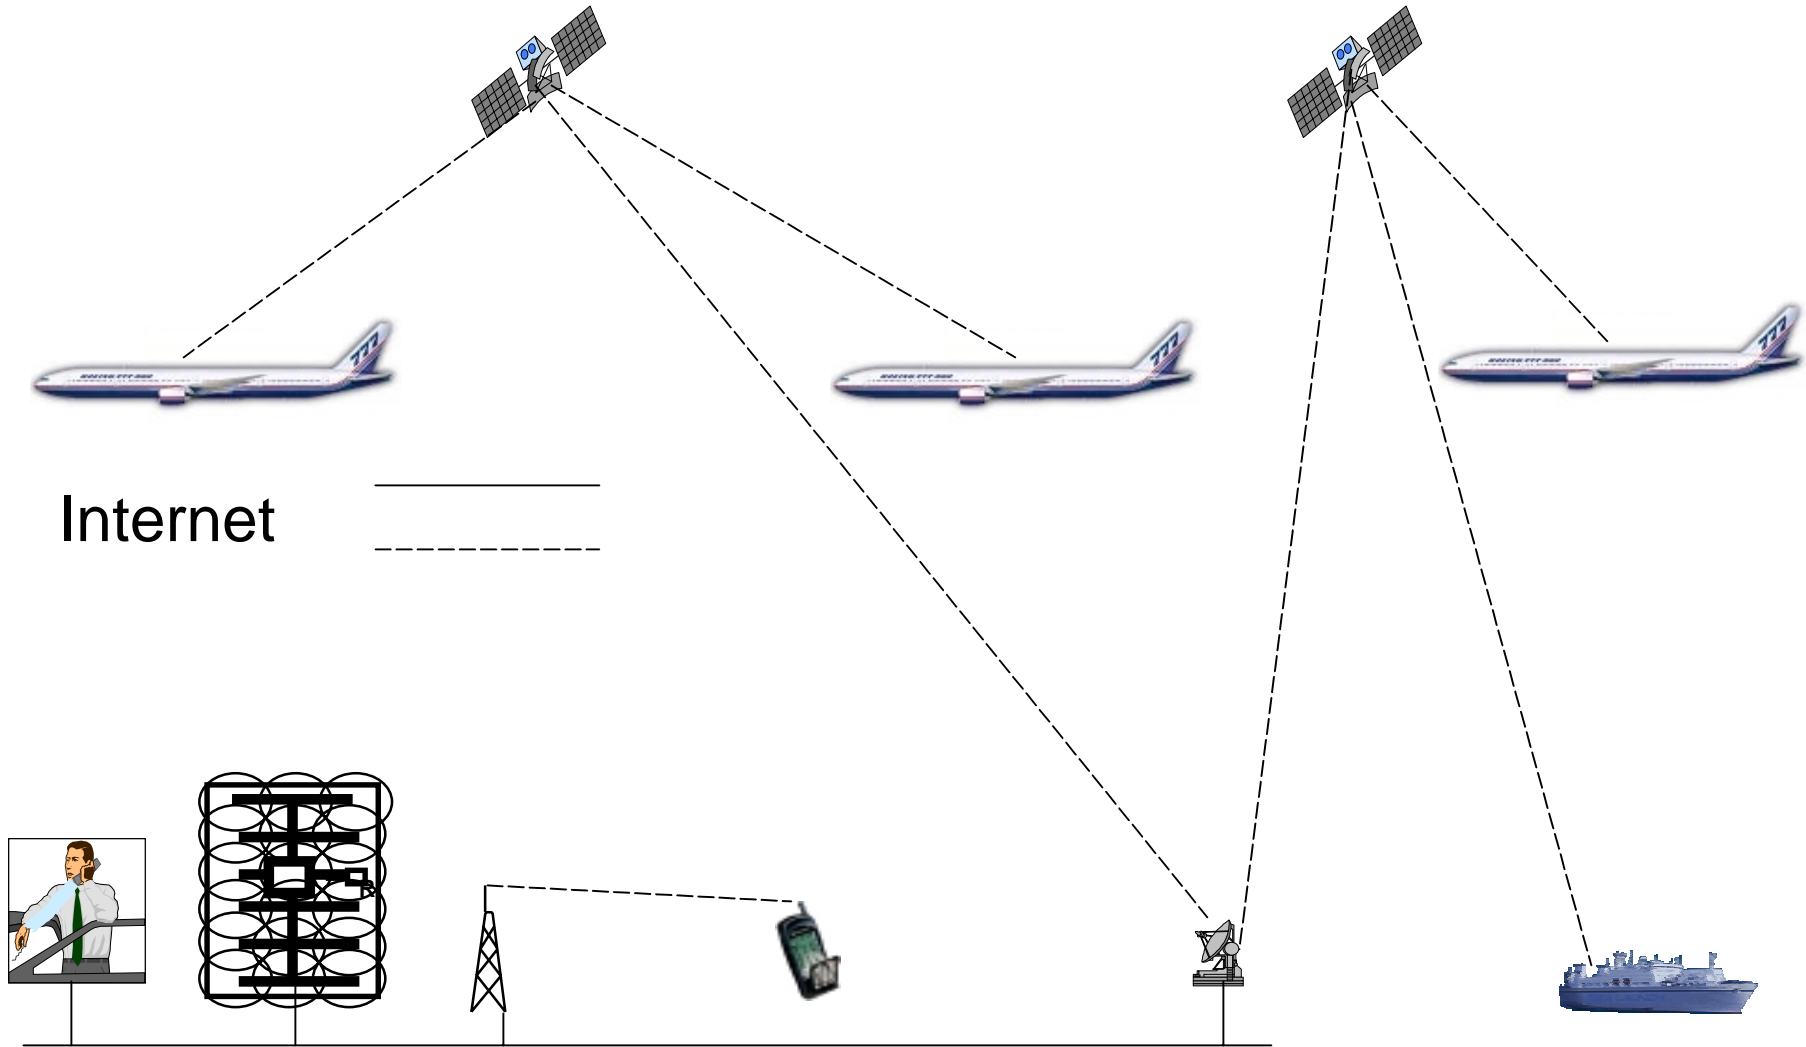

Boeing Campus

Level 1 - Personal
Area Network (.5-
10Mbps)

Level 2 - Campus High
Speed Wireless LANs
(1-100Mbps)

VOIP Vision

Phantom Works
Mathematics & Computing Technology

Commercial Counterpart

Phantom Works
Mathematics & Computing Technology

Directory Issues for Wireless & Mobility

Phantom Works

Mathematics & Computing Technology

- **Integration Standards for wireless PANs, LANs, MANs, WANs**
- **Directory Enabled Network integration (authentication, authorization, encryption, location, privacy, certificates, etc)**
- **World-wide VOIP Issues (addressing, numbering, location, etc)**
- **Directory Management of Location (E911)**
- **Bridging directories and PKIs**
- **Directory standards for ad hoc networks**