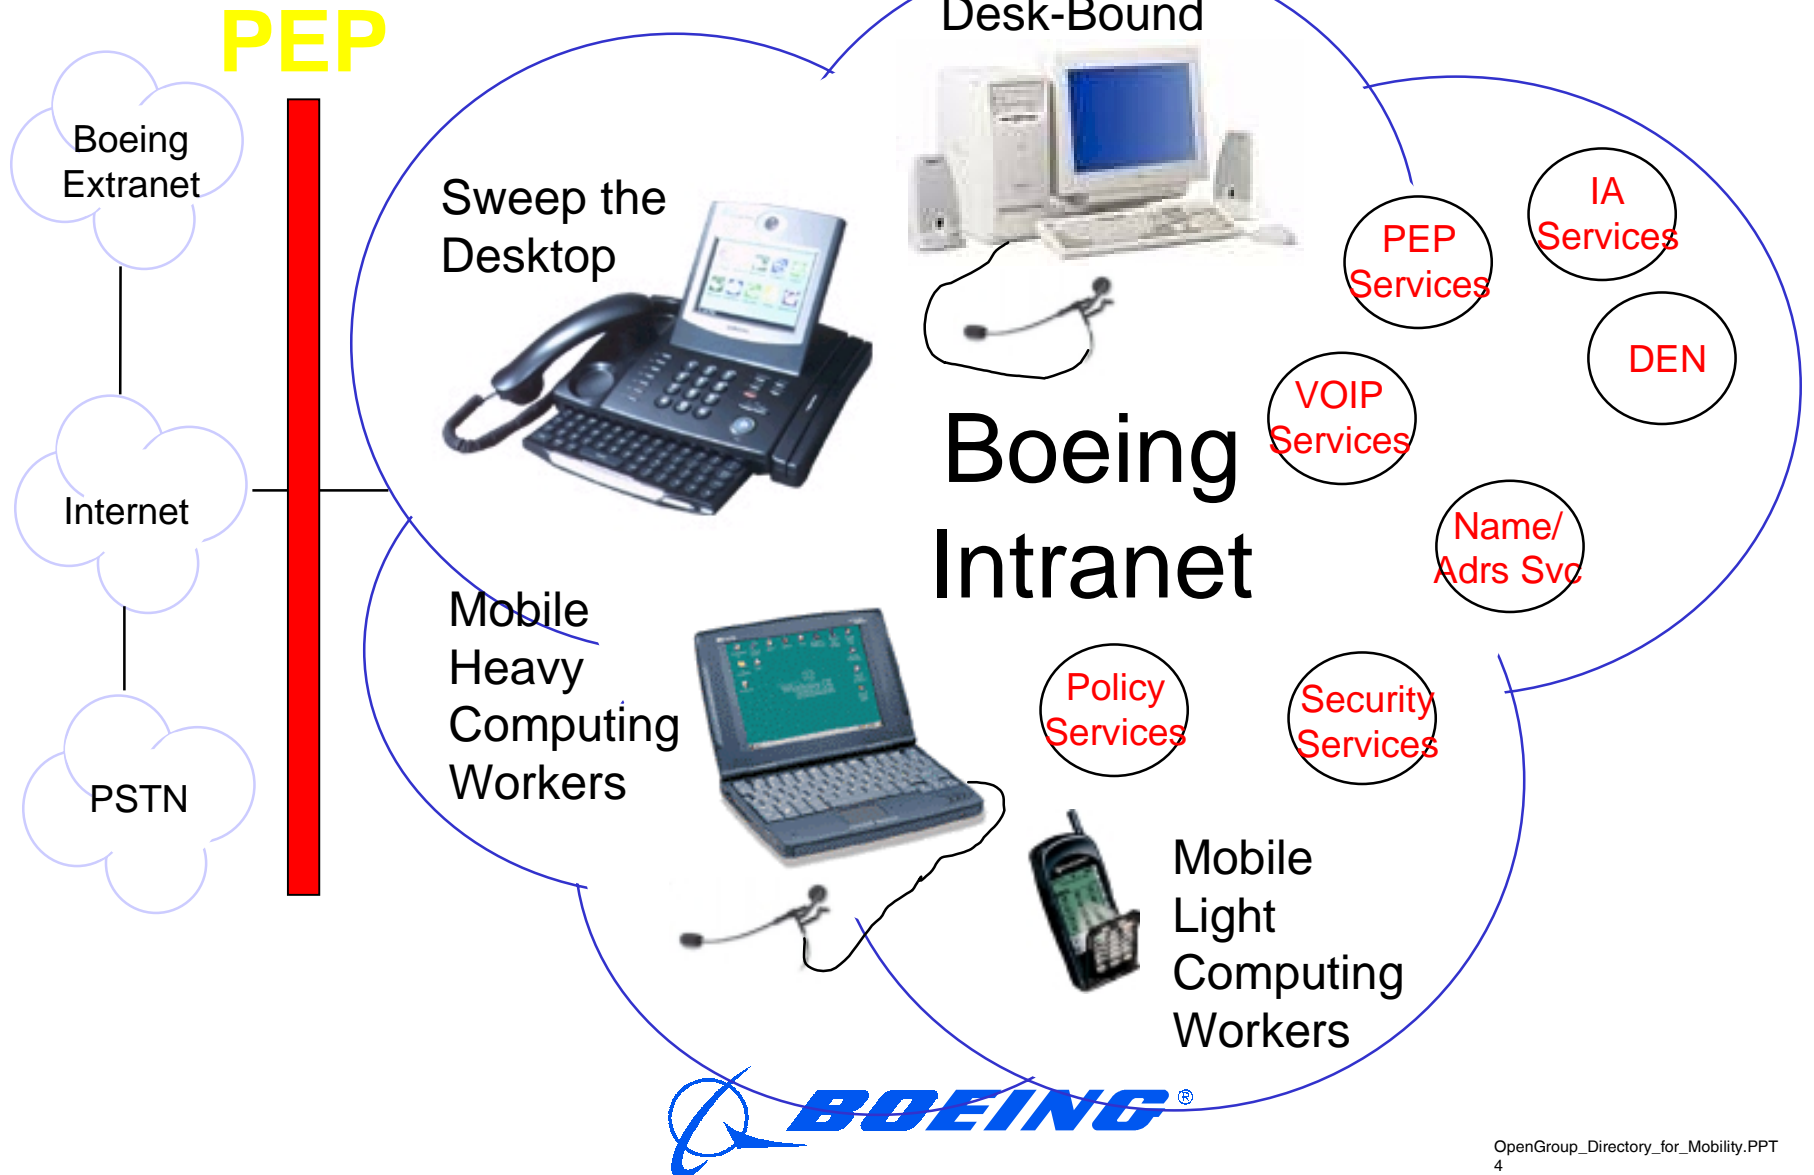

Boeing Campus

Level 1 - Personal
Area Network (.5-
10Mbps)

Level 2 - Campus High
Speed Wireless LANs
(1-100Mbps)

VOIP Vision

Phantom Works
Mathematics & Computing Technology

Commercial Counterpart

Phantom Works
Mathematics & Computing Technology

Directory Issues for Wireless & Mobility

Phantom Works

Mathematics & Computing Technology

- **Integration Standards for wireless PANs, LANs, MANs, WANs**
- **Directory Enabled Network integration (authentication, authorization, encryption, location, privacy, certificates, etc)**
- **World-wide VOIP Issues (addressing, numbering, location, etc)**
- **Directory Management of Location (E911)**
- **Bridging directories and PKIs**
- **Directory standards for ad hoc networks**